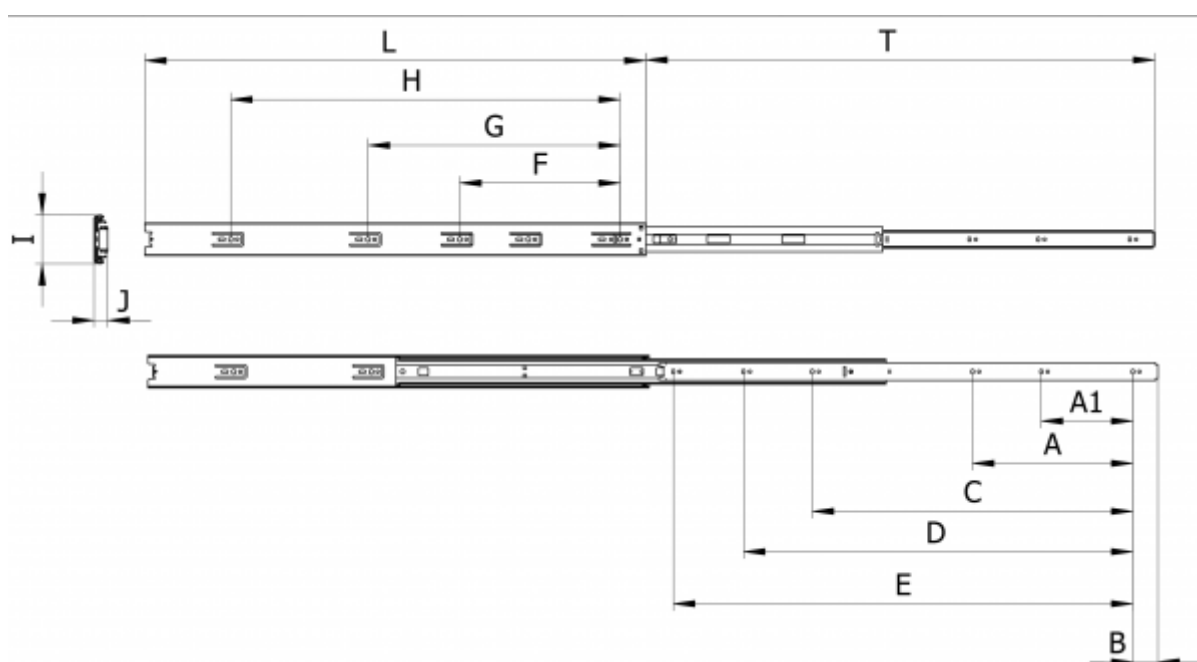

Article number: 11134038

Description: Thomas Regout Telescopic Slide 11134038 4608, 3-piece
Length 550 mm / load cap. 42 kg / extension 559 mm

Measures

A1 = 128	I	= 45.4
B = 35	J	= 12.7
C = 416	L	= 550
D = -	Load capacity	= 42
E = 492	T	= 559
F = 224		
G = 352		
H = 448		